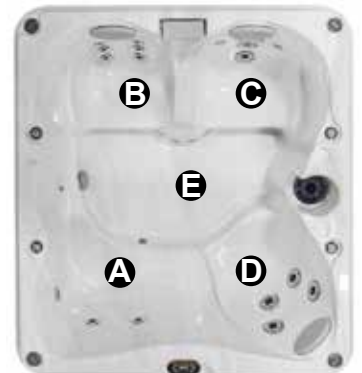

- Jets Pump 1: Powers All Jets + Waterfall when running

23 Total Jets (Stainless Steel Escutcheons Standard)

Spa Operation Subject To Change Without Notice

SEAT DEPTHS

- A = 25.50" (64.7 cm)**
- B = 27.50" (69.9 cm)**
- C = 27.50" (69.9 cm)**
- D = 27.40" (69.6 cm)**
- E = 30.25" (76.8 cm)**

Listed dimensions represent distance from top of acrylic to lowest point in seat. Tolerance $\pm 0.5"$ (1.27 cm).

Dimensions/Specifications Subject To Change Without Notice

Sundance Spas 680 Prado

Portable Dimensions