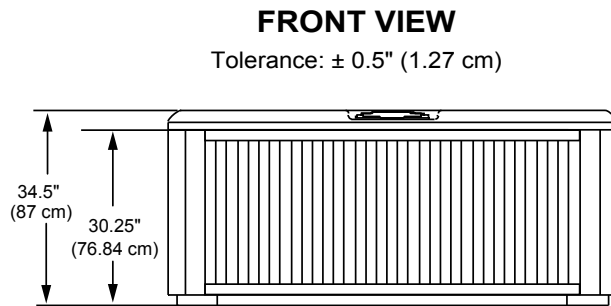

- Jets Pump 1: Powers All Jets + Waterfall when running

23 Total Jets (Stainless Steel Escutcheons Standard)

Spa Operation Subject To Change Without Notice

SEAT DEPTHS

- A = 25.50" (64.7 cm)**
- B = 27.50" (69.9 cm)**
- C = 27.50" (69.9 cm)**
- D = 27.40" (69.6 cm)**
- E = 30.25" (76.8 cm)**

Listed dimensions represent distance from top of acrylic to lowest point in seat. Tolerance $\pm 0.5"$ (1.27 cm).

Dimensions/Specifications Subject To Change Without Notice

Sundance Spas 680 Prado

Portable Dimensions

IMPORTANT! Always measure each hot tub for exact dimensions BEFORE designing its foundational support and/or decking.

Dimensions/specifications subject to change without notice. Tolerance: $\pm 0.5"$ (1.27 cm)