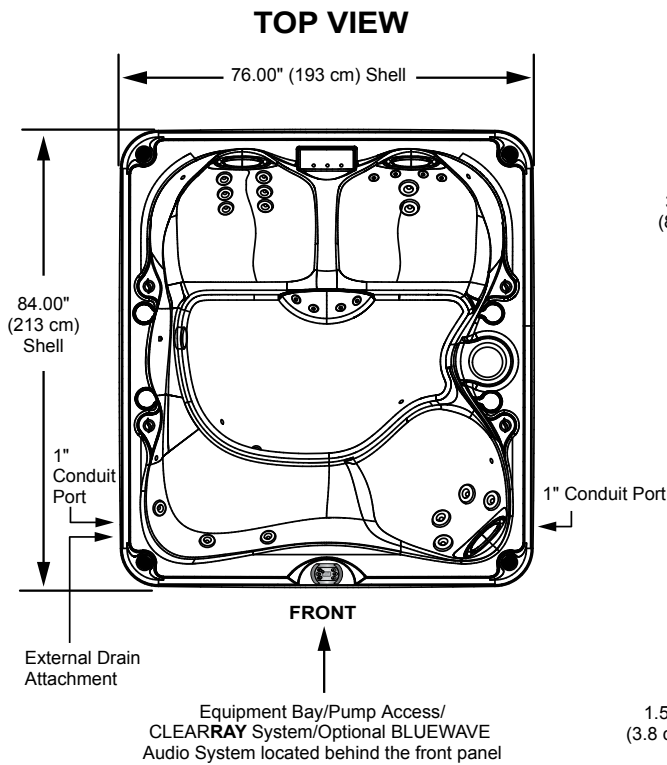

- Jets Pump 1: Powers All Jets + Waterfall when running

23 Total Jets (Stainless Steel Escutcheons Standard)

Spa Operation Subject To Change Without Notice

SEAT DEPTHS

- A = 25.50" (64.7 cm)**
- B = 27.50" (69.9 cm)**
- C = 27.50" (69.9 cm)**
- D = 27.40" (69.6 cm)**
- E = 30.25" (76.8 cm)**

Listed dimensions represent distance from top of acrylic to lowest point in seat. Tolerance $\pm 0.5"$ (1.27 cm).

Dimensions/Specifications Subject To Change Without Notice

Sundance Spas 680 Prado

Portable Dimensions

IMPORTANT! Always measure each hot tub for exact dimensions BEFORE designing its foundational support and/or decking.

Dimensions/specifications subject to change without notice. Tolerance: $\pm 0.5"$ (1.27 cm)

Dimensions/Specifications Subject To Change Without Notice