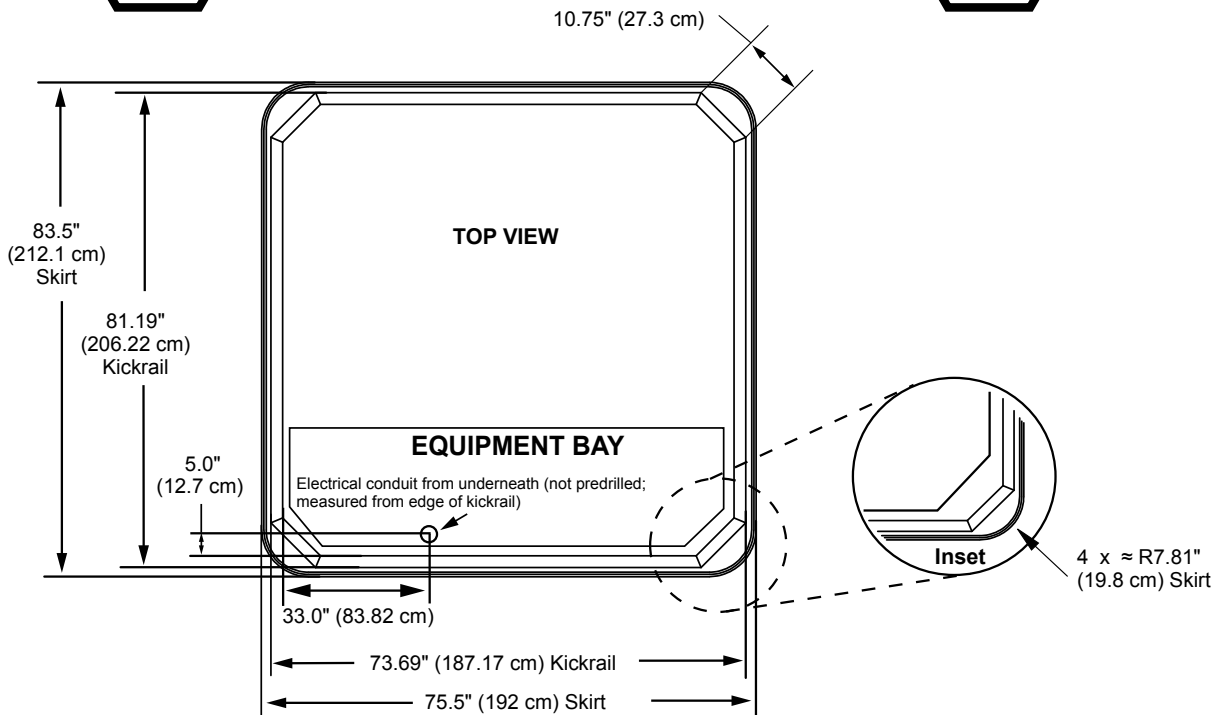

- Jets Pump 1: Powers All Jets + Waterfall when running

23 Total Jets (Stainless Steel Escutcheons Standard)

Spa Operation Subject To Change Without Notice

SEAT DEPTHS

- A = 25.50" (64.7 cm)**
- B = 27.50" (69.9 cm)**
- C = 27.50" (69.9 cm)**
- D = 27.40" (69.6 cm)**
- E = 30.25" (76.8 cm)**

Listed dimensions represent distance from top of acrylic to lowest point in seat. Tolerance $\pm 0.5"$ (1.27 cm).

Dimensions/Specifications Subject To Change Without Notice

Sundance Spas 680 Prado

Portable Dimensions

IMPORTANT! Always measure each hot tub for exact dimensions BEFORE designing its foundational support and/or decking.

Dimensions/specifications subject to change without notice. Tolerance: $\pm 0.5"$ (1.27 cm)

Dimensions/Specifications Subject To Change Without Notice