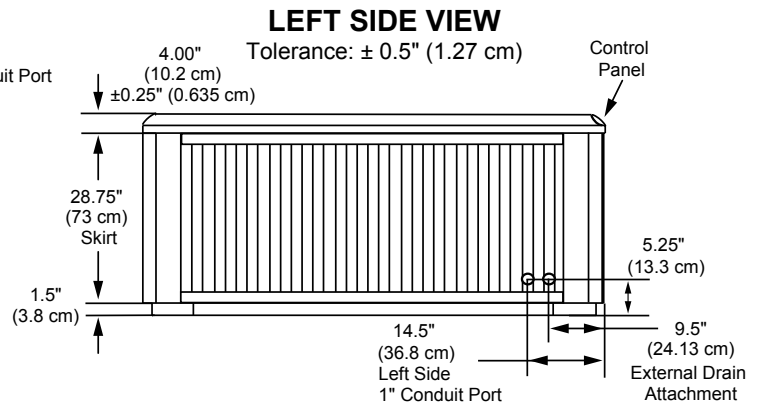

- Jets Pump 1: Powers All Jets + Waterfall when running

23 Total Jets (Stainless Steel Escutcheons Standard)

Spa Operation Subject To Change Without Notice

SEAT DEPTHS

- A = 25.50" (64.7 cm)**
- B = 27.50" (69.9 cm)**
- C = 27.50" (69.9 cm)**
- D = 27.40" (69.6 cm)**
- E = 30.25" (76.8 cm)**

Listed dimensions represent distance from top of acrylic to lowest point in seat. Tolerance $\pm 0.5"$ (1.27 cm).

Dimensions/Specifications Subject To Change Without Notice

Sundance Spas 680 Prado

Portable Dimensions

IMPORTANT! Always measure each hot tub for exact dimensions BEFORE designing its foundational support and/or decking.

Dimensions/specifications subject to change without notice. Tolerance: $\pm 0.5"$ (1.27 cm)