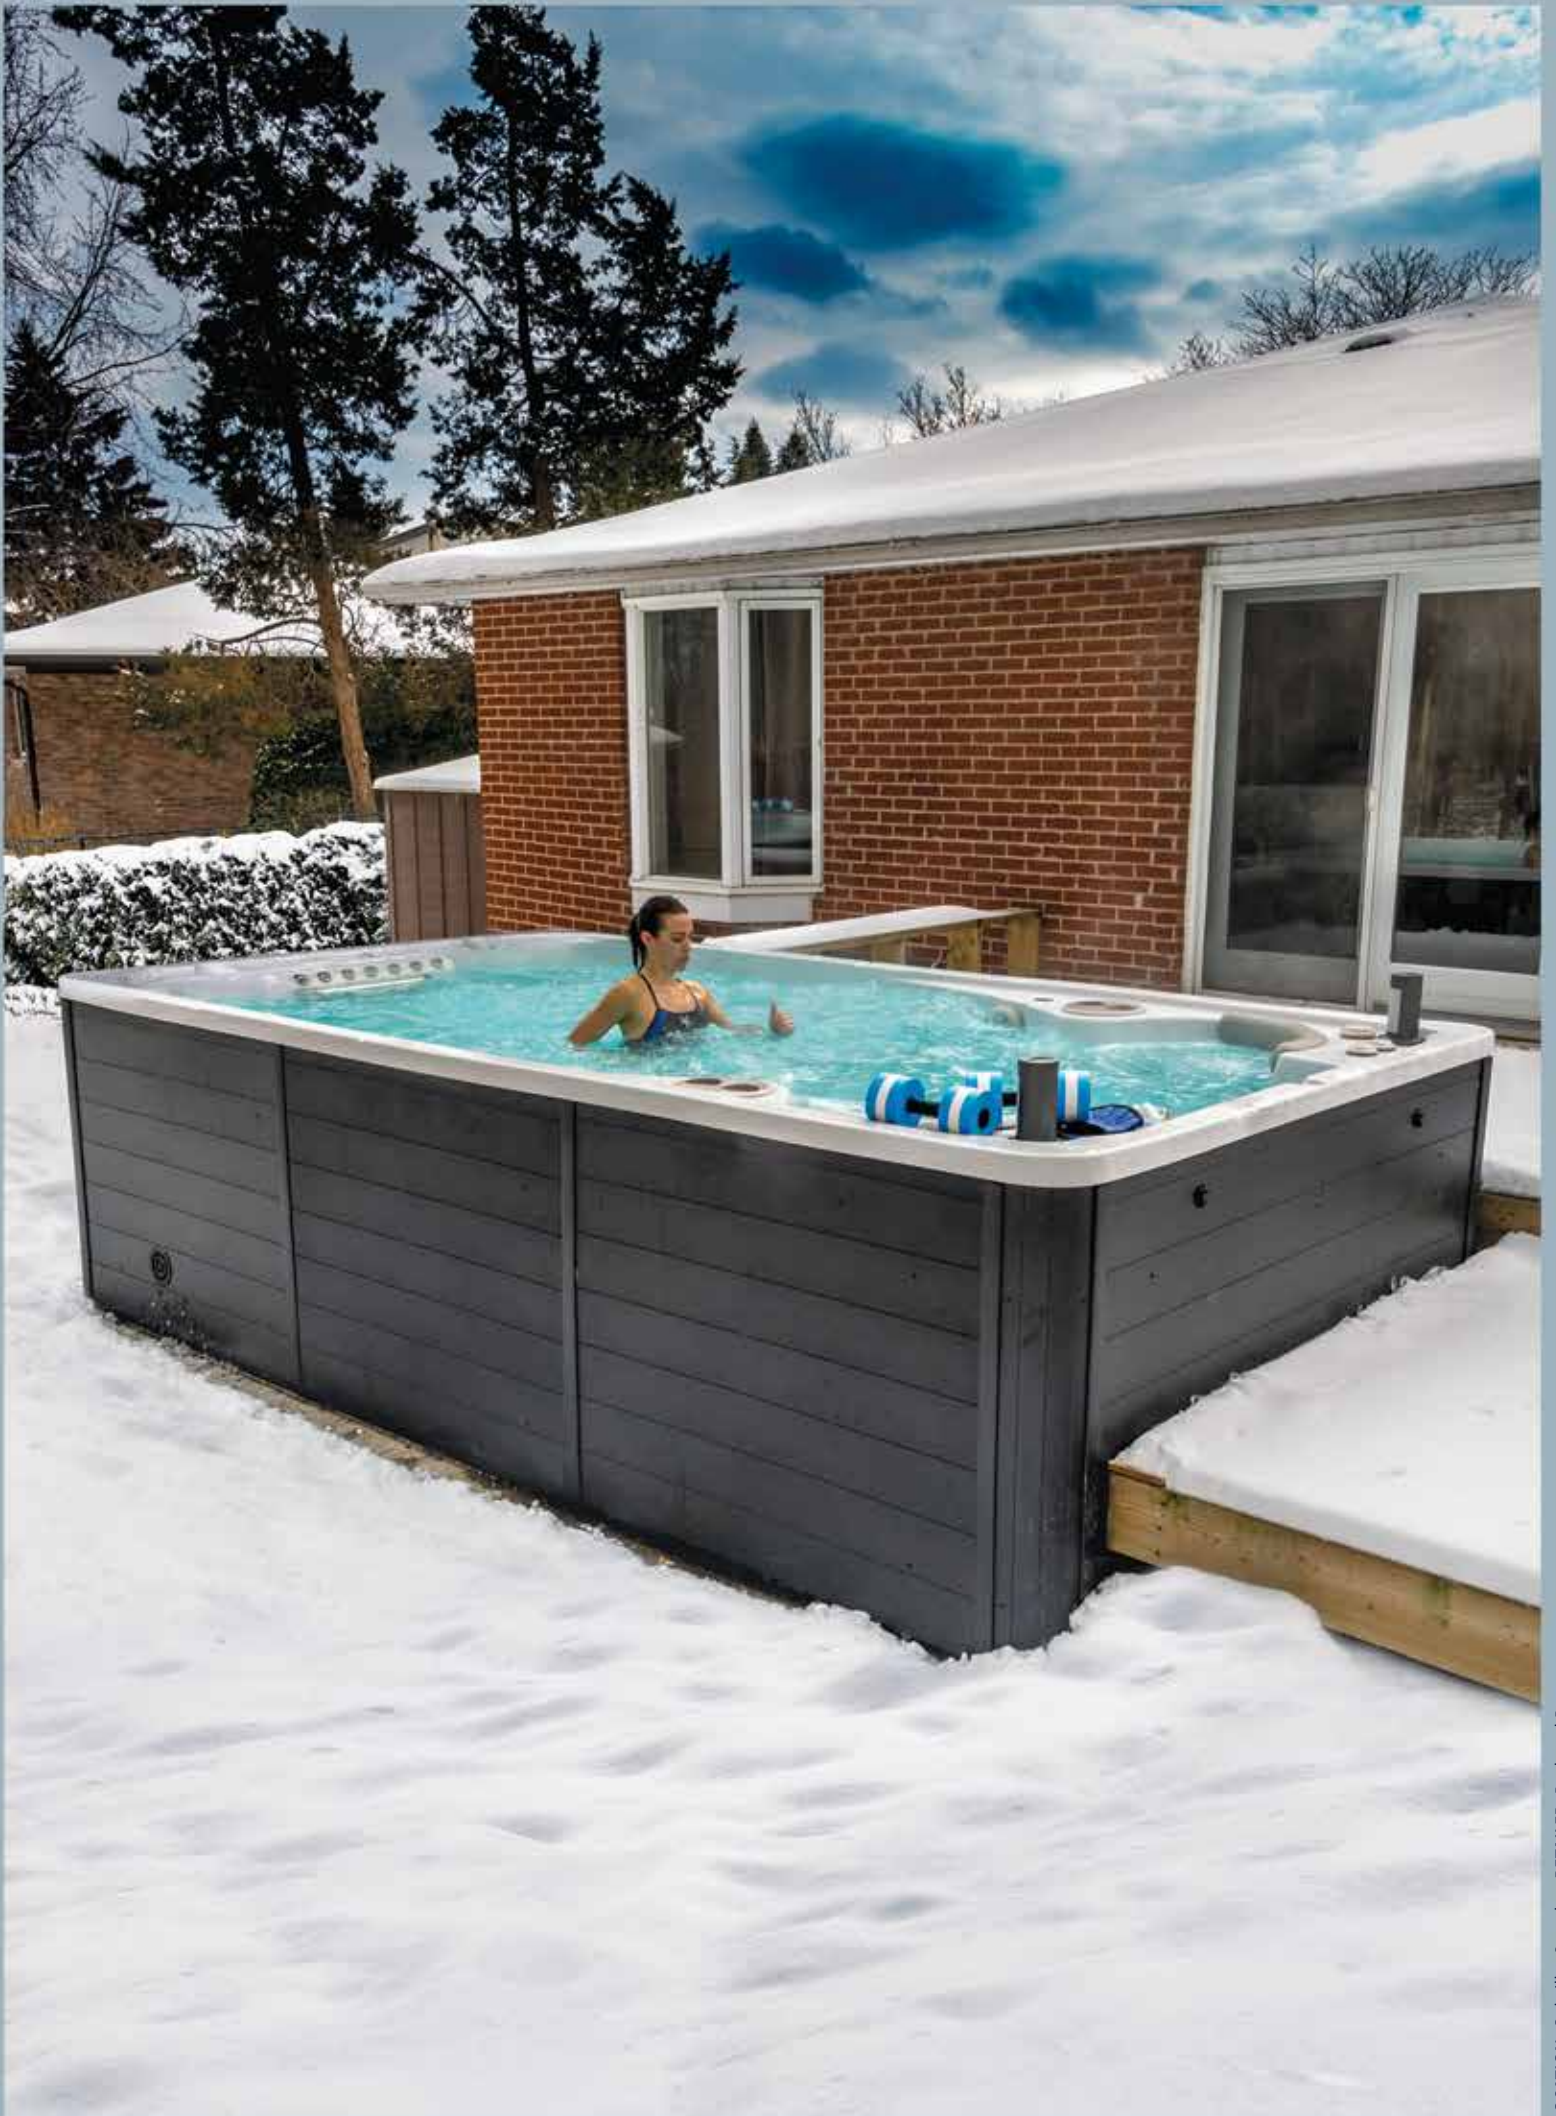

LOCATION: Oakville, Canada RETAILER: Backyard Retreat