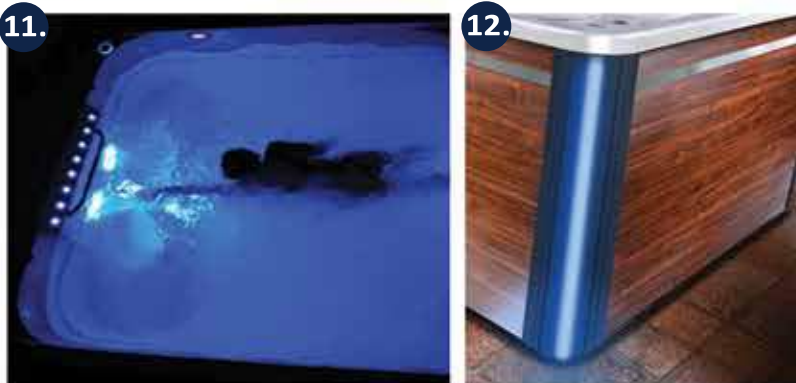

HYDROTHERAPY OPTIONS

10. Hydro-Flex Air Therapy

Every Variable Speed Air Therapy System is designed to offer you a privileged moment where up to 10,000 perfectly aimed air bubbles apply ideal pressure to provide you with an encompassing therapeutic massage.

LIGHTING OPTIONS

11. Northern Lights

This upgrade to LED lights offers strategically placed lighting that illuminates all of the top mounted control valves. They are brilliantly colored and sequence through a range of colors or can be locked on to one color. These lights are also complemented by LED lights that illuminate the waterfall jet(s) discreetly from behind.

12. Southern Lights

Cabinet Corner Lighting Feature

Take the ambiance of your swim spa to the next level with this lighting option. The addition of this corner lighting to your swim spa illuminates the surroundings and detail of the spa's exterior. Making your swim spa the focal point of any backyard. The LED lights can be locked on one of three available colors; blue, green or red.

STEP OPTIONS

13. Five Tier Universal Step

Hydropool's optional five tier Universal step makes entering and exiting your swim spa safe & easy. These steps only come in a black finish.

OTHER POPULAR OPTIONS

14. EZ Ultra Pure Ozone System

When mixed with water, ozone is a highly effective oxidizer that assists in removing unwanted contaminants from spa water.

15. 50 Or 60 amp GFCI with Sub-Panel Box

For your convenience a GFCI breaker can be conveniently installed into the included custom sub panel.

16. iCommand App WORLD EDITION**

The Smart Phone App that is designed as a wireless swim spa control which allows you to pick the water care settings that fits your schedule, adjust filtration, temperature settings and create the ideal swim spa experience from any where in the world.

** May not be exactly as shown and Smart Phone not included.

17. Auxiliary Electric Heater

Optional for the Aquasport or Executive Sport swim spa, the Auxiliary Electric heater will help to maintain the temperature of your swim spa during the coldest months.