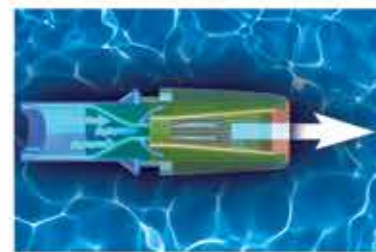

Ozone

Water is first treated with ozone, nature's most powerful cleaning agent, rapidly oxidizing pathogens in the water.

UV Light

The Ozone enriched water is then exposed high to volume of UVC light, similar to most drinking water systems.

2. V-TWIN JETS: The patent behind our Jet Propulsion System

The V-Twin Jets are the most powerful, predictable and non-turbulent jets on the market today.

a. Shredding the Vortex

Pumps or propellers create a spinning vortex of water when travelling up a pipe to the jet. The V-Twin Jet is designed to organize and shred the vortex using the combination of our Current Collector and Swim Fins, creating a smooth swim.