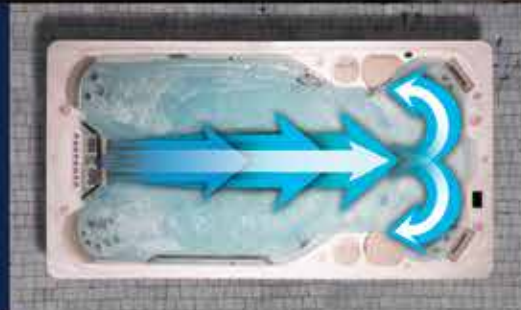

The 2.5 inch intake and returns produce more volume of water. Combined with the use of unique sweep 90° elbows produce a higher volume water.

3) V-Twin Jets TECHNOLOGY THAT PRODUCES A TURBULENCE-FREE SWIM

The patented V-Twin jet technology supercharges the swim current, producing over 1,400 gallons per minute. The highest volume in the industry and produces a wider, deeper and smoother current more than any other swim system on the market. These swim jets are also backlit to light the swim current.

4) Programmable AQUAPRO/AX CONTROL

Provides two Users Programs and two Preset Programs; Hill Climb & Interval Program. The swim current ranges from Zero to 10 kph (0 - 6.2 mph) with ten speed levels. The control also tracks your Calories, Time, Distance, Speed and provides visual motivation for the swimmer. The control is adjustable to the level of any swimmer from the novice to the triathlete.

LOCATION: Sudbury, Canada RETAILER: Aquacade Pools & Spas

5) AquaChannel Shell with PERFORMANCE FLOW INTAKES

The shell hips are designed to create an eddy in the seating area. Then the Performance Flow Intakes eliminate any reflective wave to help keep the swimmer in swim lane. The Aquatic Swim Spa Shell design has one of the largest unobstructed swim tank in the industry. The shell also includes Hip Jets that stabilize the swimmer in the swim lane.