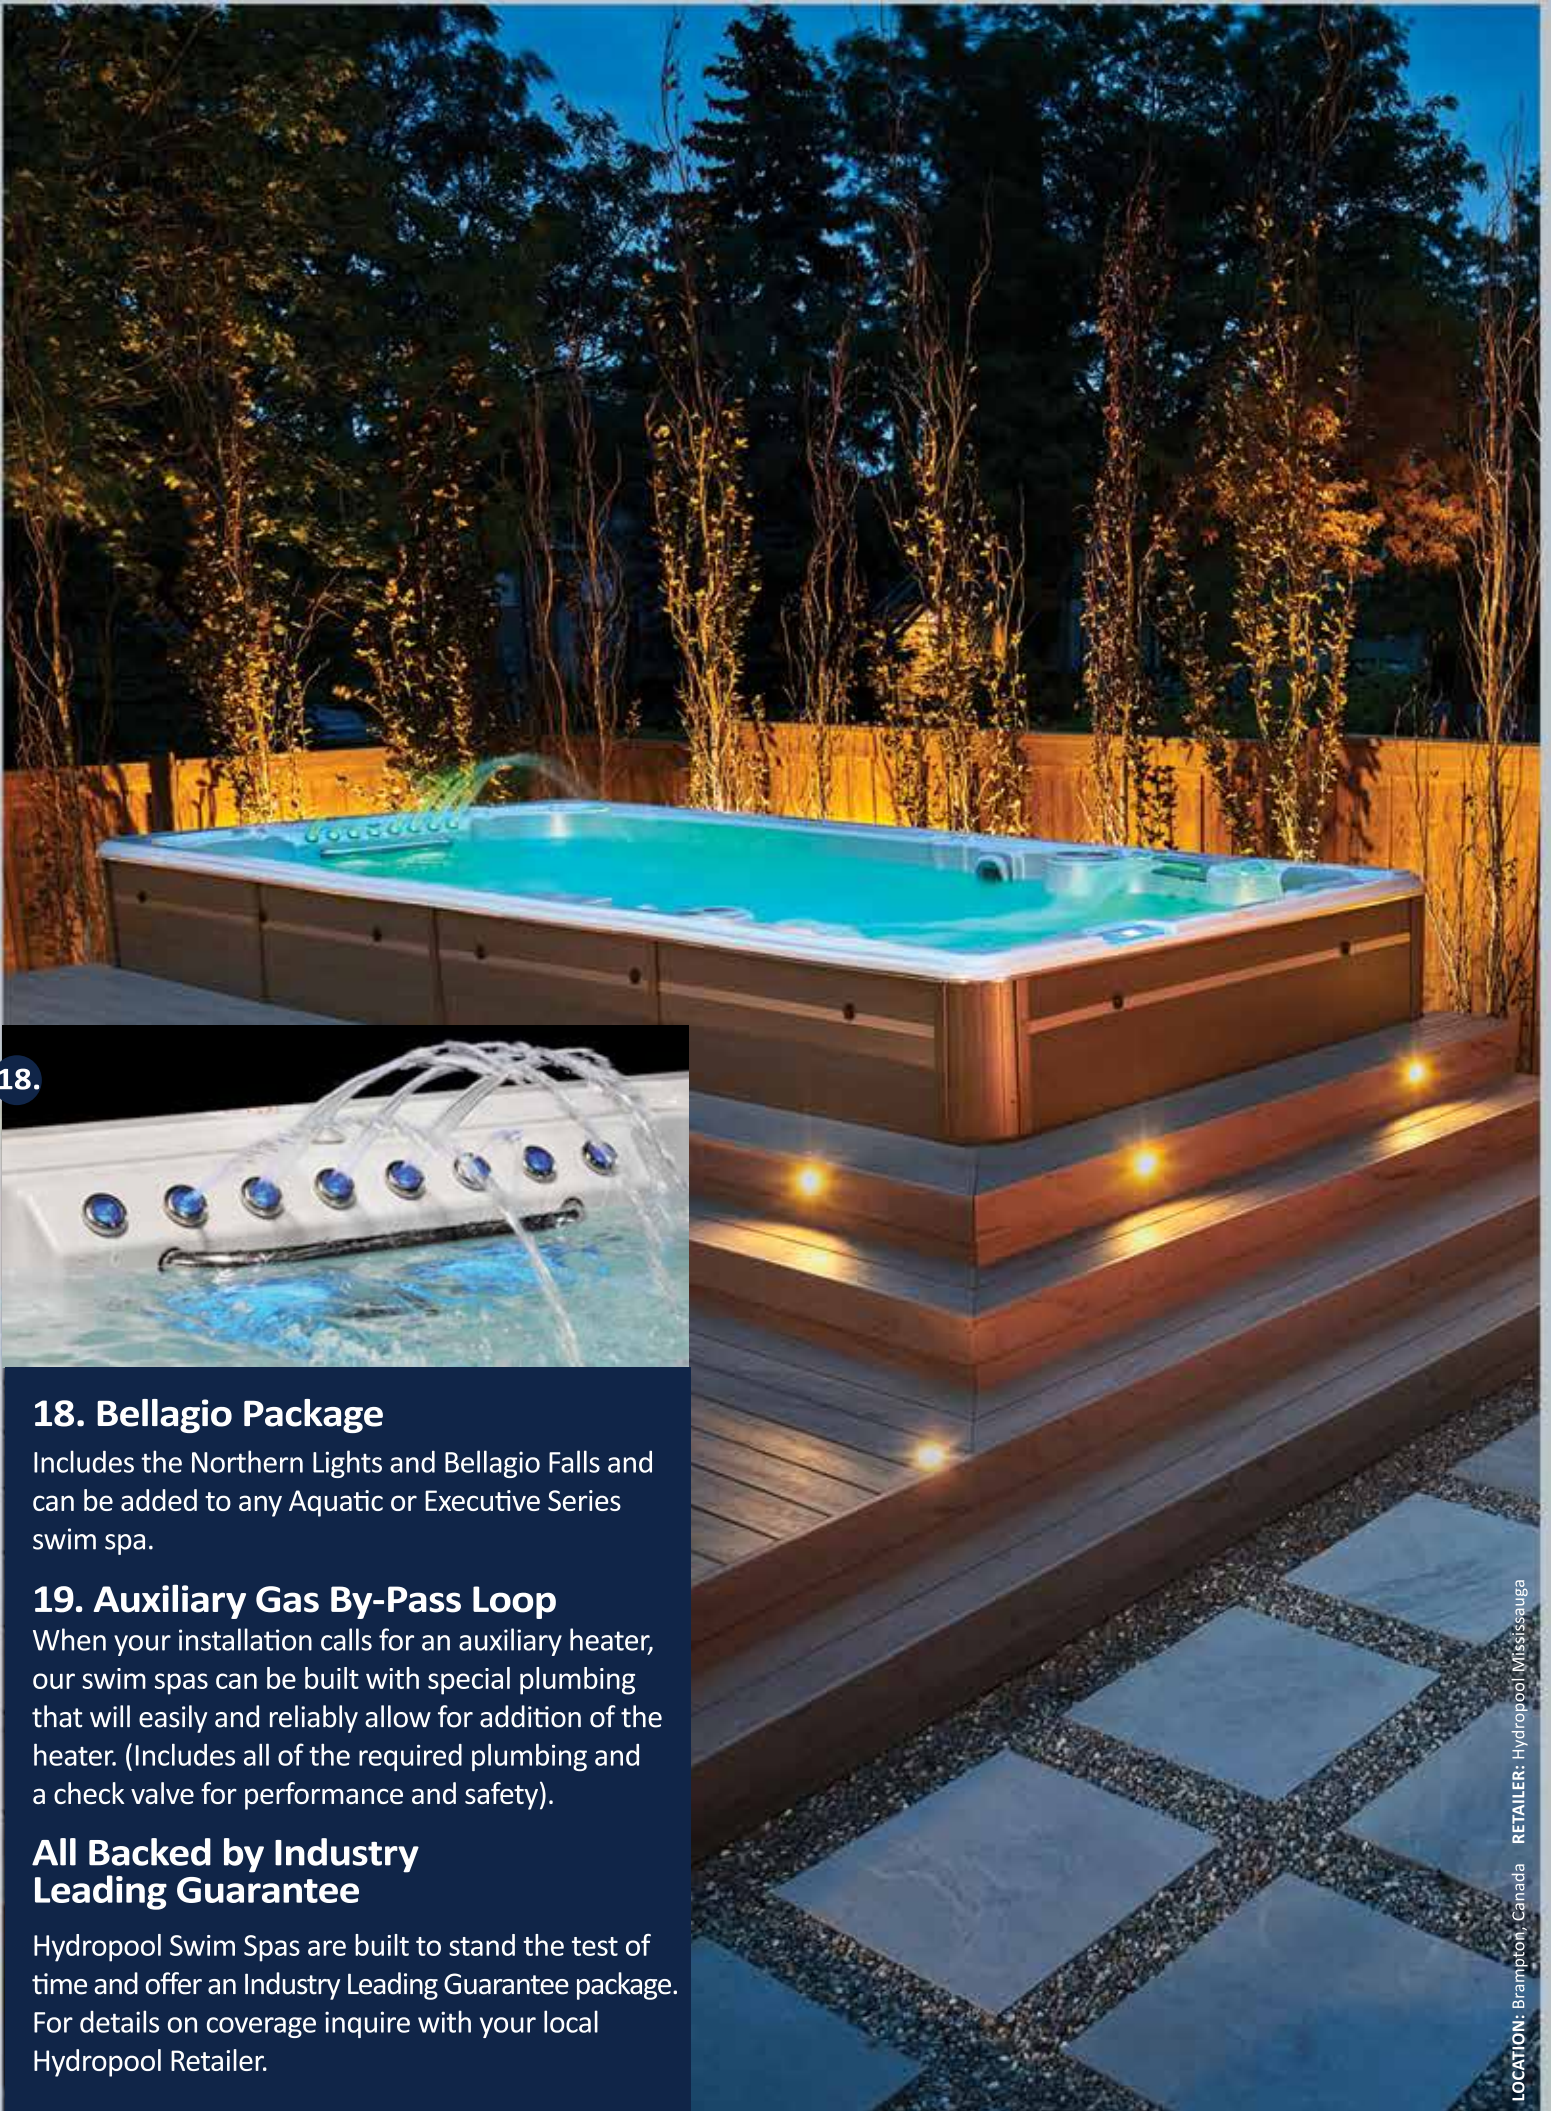

18.

18. Bellagio Package

Includes the Northern Lights and Bellagio Falls and can be added to any Aquatic or Executive Series swim spa.

19. Auxiliary Gas By-Pass Loop

When your installation calls for an auxiliary heater, our swim spas can be built with special plumbing that will easily and reliably allow for addition of the heater. (Includes all of the required plumbing and a check valve for performance and safety).

All Backed by Industry Leading Guarantee

Hydropool Swim Spas are built to stand the test of time and offer an Industry Leading Guarantee package. For details on coverage inquire with your local Hydropool Retailer.

LOCATION: Brampton, Canada RETAILER: Hydropool Mississauga