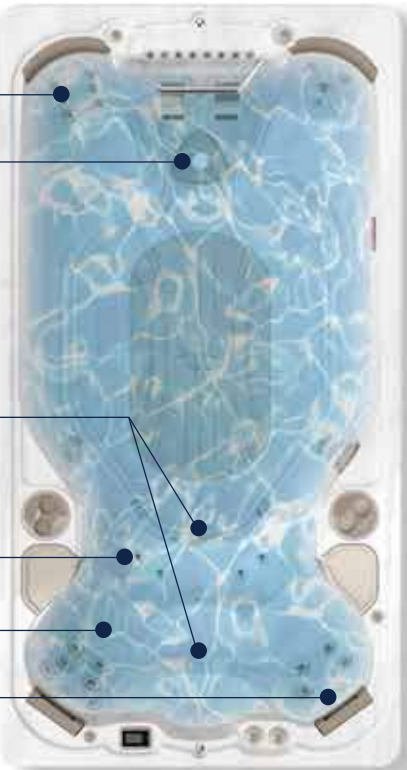

Eliminates tension in trapezoid muscles and neck by releasing tensions in solar plexus area.

3.

ZONE 4: REFLEXOLOGY

Activation of foot arch muscles

Deeply massages the small venous areas in your foot arch offering relief as your feet take the brunt of most sports.

4.

Each zone has four features, designed to maximize your hydrotherapy:

1. TYPE OF JETS

The type of jet is crucial to a proper massage. Our E-55 jet is designed purposely for a deep tissue massage and our E-40 Jet is designed for a gentle massage.